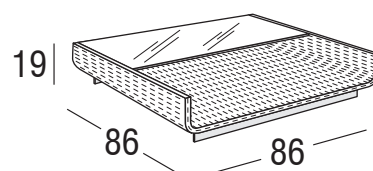

Design: Plazzogna - Papparotto
Product: Coffee table
Sizes: **cm 86x86x19h (34"x34"x7"h)**

FEATURES

Frame: Aluminum with glass top,
Polyester powder coating (Akzo Nobel)

Weaving: Sunweave (polyethylene HDPE)

Glides: Nylon PA6

Finishings: Bianco Perla, Musk

Net weight unit 18

Gross weight 22

Units per package 2

Packages sizes frame cm 88x88x24h
glass cm 81x44,5x3h

Packages volume m³ 0,20

Stackable NO